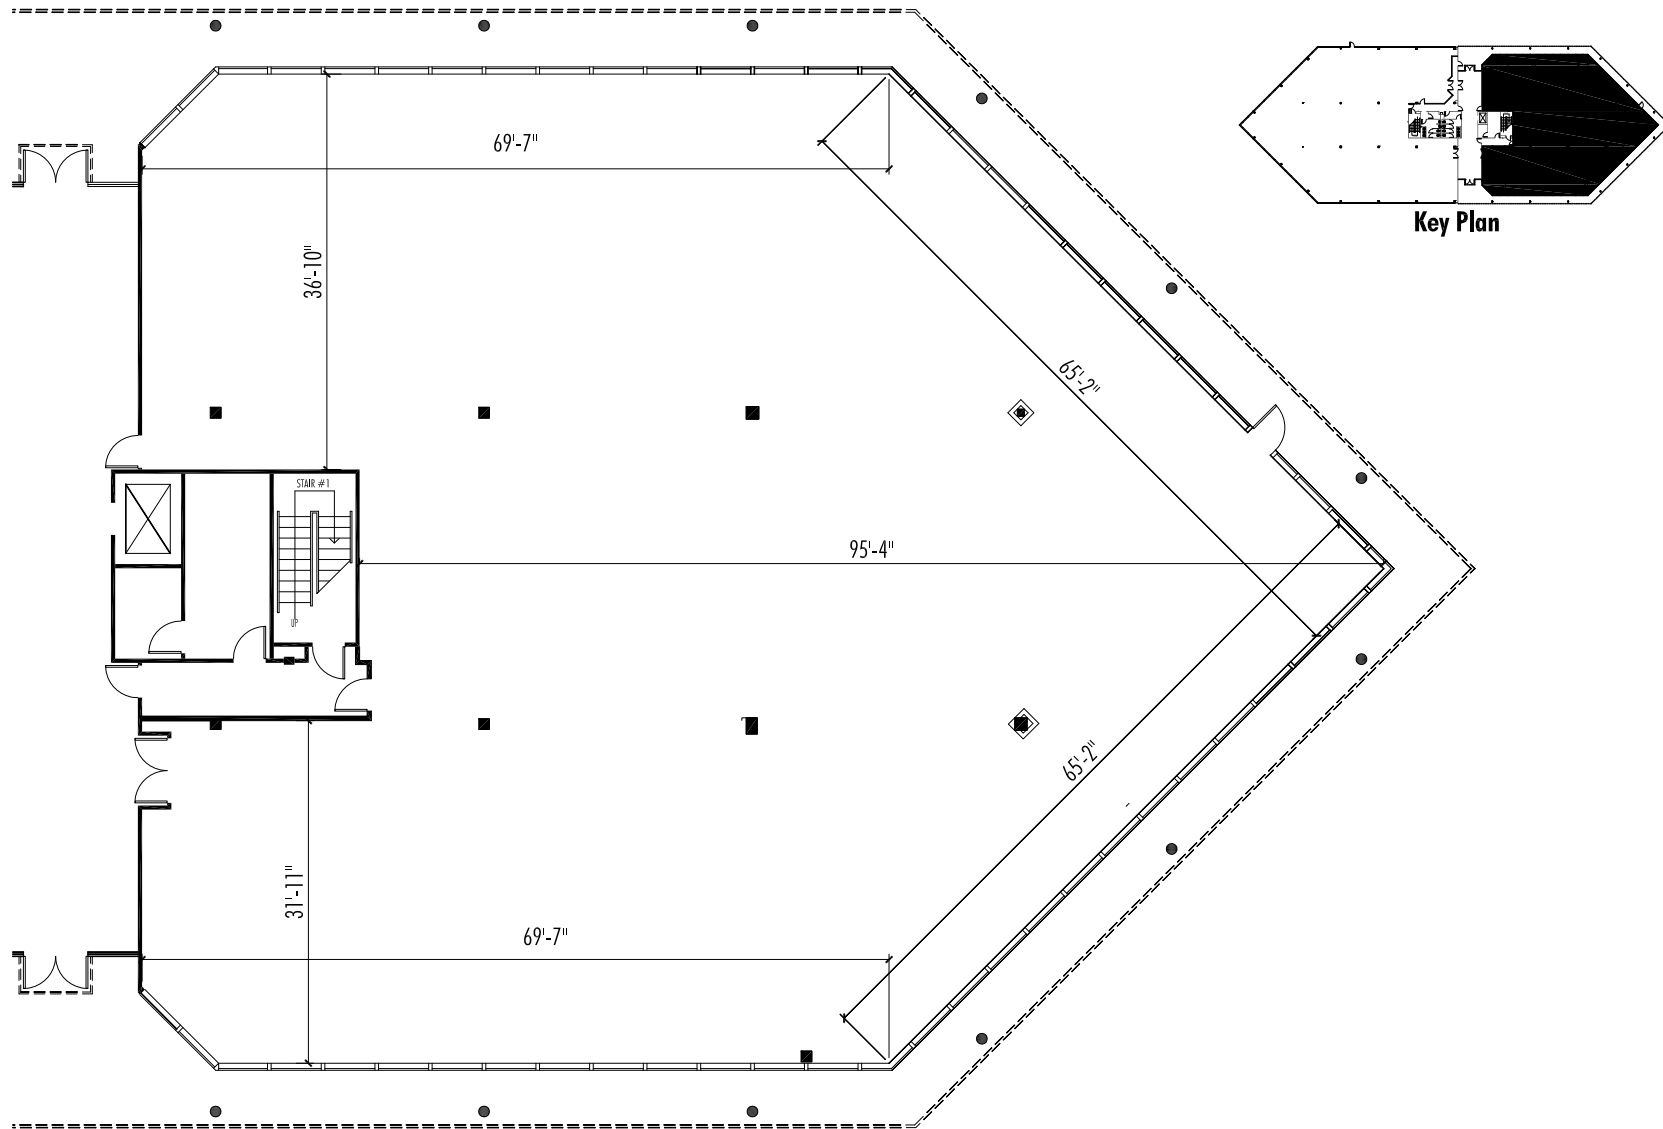

6025 THE CORNERS PARKWAY, Peachtree Corners, GA, 30092
Suite 120 | 9,432 SF

THE CORNERS

Michael Howell | mhowell@ipc.com | 404.926.1640
Matt Davis | mdavis@ipc.com | 404.924.2814
George Gwaltney | gwaltney@ipc.com | 404.266.7605