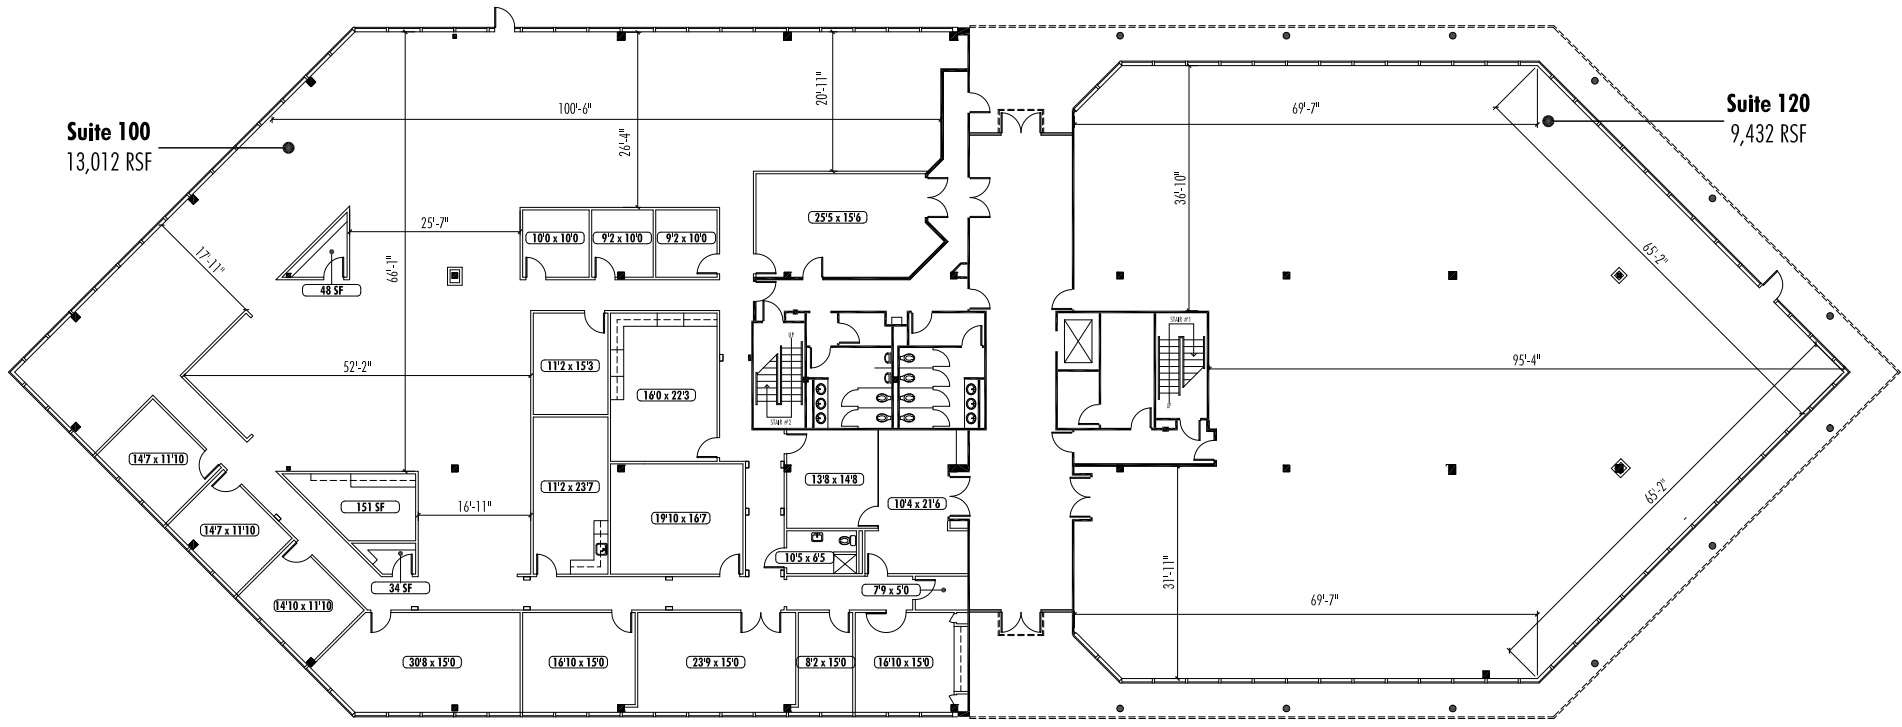

6525 THE CORNERS PARKWAY, Peachtree Corners, GA, 30092
 Suite 100 & 120 | 22,444 SF

Michael Howell | mhowell@ipc.com | 404.926.1640
 Matt Davis | mdavis@ipc.com | 404.924.2814
 George Gwaltney | gwaltney@ipc.com | 404.266.7605